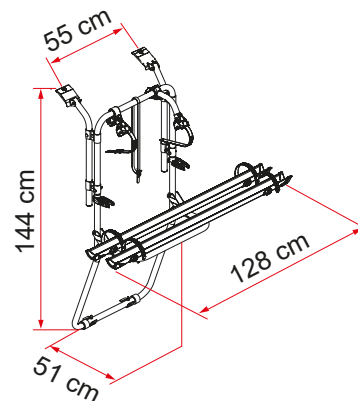

Vivaro - Traffic - Talento D

SUITABLE FOR CAMPERVANS

FOR 2 BIKES / 2 E-BIKE

For vehicles with double rear door, structure allowing visibility of the third stop.

FEATURES:

- Allows the tailgate to be opened with the bike carrier mounted without bikes
- Aluminium 6060 rail support base

O1 Upper brackets
Designed to follow the shape of the vehicle

O2 Bike Block
To securely lock the bike

O3 Rail Plus
New design for increased torsion and flexural strength

Description	Vivaro - Traffic - Talento D
Item No.	02096-74-
Colour	Aluminium
Vehicle	Campervan
Bikes carried standard	2
Bikes carried max	2
Max load	50kg
E-Bike	yes
Position	rear double door
Vertical wheelbase	144cm
Horizontal wheelbase (distance between brackets)	55cm
Dimensions *	128 x 51 x 144cm
Weight	7,3kg
Easy Position	●
Rail type	Rail Plus
Bike-Block	Pro 1 / Pro 3
Distance between rails	15cm
Licence Plate Carrier	●

● Standard ○ Optional

* with rail support base in standard open position and in models with minimum adjustable vertical wheelbase