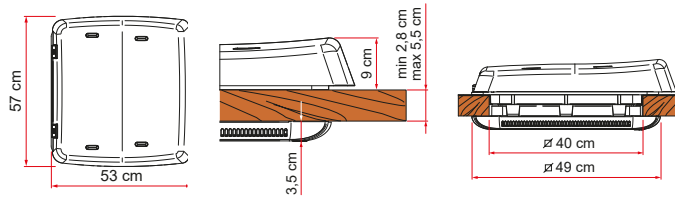

## FEATURES:

- Internal and external frame in new neutral white colour
- 40x40 cm
- Elegant and stylized design
- Mosquito net and pleated blinds as standard
- Motorised

**O1 Aerodynamic**  
Its shape means that no spoiler is needed

**O5 Handwheel**  
Handy for an easy opening

**O6 Motorised**  
With 3 different versions of Turbo-Vent F kit.

| Description                | Vent F Pro          |
|----------------------------|---------------------|
| Item No.                   | 07380-02-           |
| Cover                      | Crystal             |
| Weight                     | 4,7 kg              |
| Dimensions                 | 40x40 cm            |
| Outside dimensions         | 56,6x53,1x9,2 cm    |
| Internal dimensions        | 49x48,6x3,5 cm      |
| Inside light               | 34,4x34,4 cm        |
| Roof thickness (min - max) | 2,8 - 5,5 cm        |
| Permanent air flow         | 100 cm <sup>2</sup> |