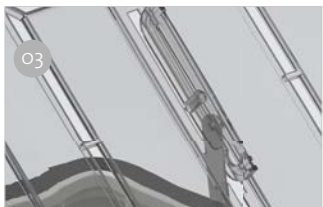

Vent

SUITABLE FOR MOTORHOMES, CARAVANS AND VAN CONVERSIONS

Rooflight without motor equipped with permanent air flow ventilation and mosquito net.

FEATURES:

- Internal and external frame in new neutral white colour
- 40x40 cm
- Available in White and Crystal versions
- Standard mosquito net, optional blind

O1 Aerodynamic
Its shape means that no spoiler is needed

O2 Installation
With through screws, wide and reinforced frame

O3 Permanent ventilation
For constant exchange of air

O4 Opening system
With handy handwheel

O5 Mosquito net
In aluminium as standard

Description	Vent	
Item No.	04328B02-	04328B02D
Cover	White	Crystal
Weight	2,8 kg	
Roof thickness (min - max)	3,0 - 5,0 cm	
Roof thickness with Kit Extension min.-max.	5,1 - 8,5 cm	
Permanent air flow	80 cm ²	