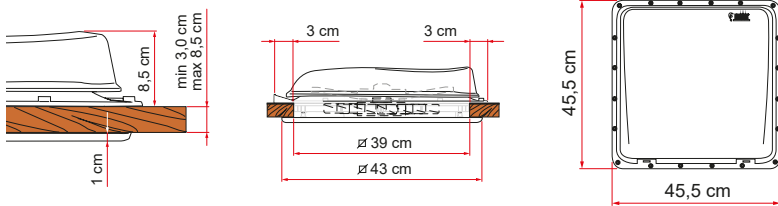

Vent

SUITABLE FOR MOTORHOMES, CARAVANS AND VAN CONVERSIONS

Rooflight without motor equipped with permanent air flow ventilation and mosquito net.

FEATURES:

- Internal and external frame in new neutral white colour
- 40x40 cm
- Available in White and Crystal versions
- Standard mosquito net, optional blind

O1 Aerodynamic
Its shape means that no spoiler is needed

O2 Installation
With through screws, wide and reinforced frame

O3 Permanent ventilation
For constant exchange of air

O4 Opening system
With handy handwheel

O5 Mosquito net
In aluminium as standard

Description	Vent	
Item No.	04328B02-	04328B02D
Cover	White	Crystal
Weight	2,8 kg	
Roof thickness (min - max)	3,0 - 5,0 cm	
Roof thickness with Kit Extension min.-max.	5,1 - 8,5 cm	
Permanent air flow	80 cm ²	