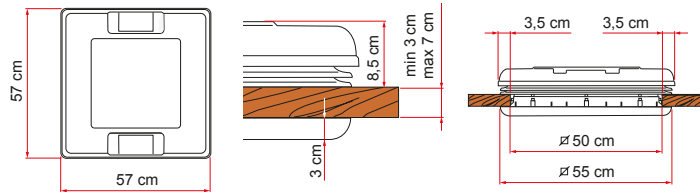

## FEATURES:

- Internal and external frame in new neutral white colour
- 50x50 cm
- Available in White and Crystal versions
- Standard mosquito net and blinds

**01 Opening**  
Pantograph type

**02 Handles**  
Locking anti-theft device

Description	Vent 50	
Item No.	01668-02-	01668-02D
Cover	White	Crystal
Weight	4,7 kg	
Dimensions	50x50 cm	
Roof thickness (min - max)	3,0 - 7,0 cm	
Permanent air flow	150 cm <sup>2</sup>	