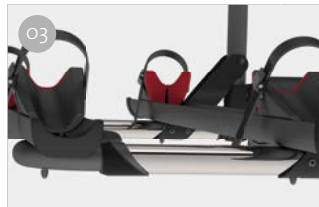

VW T6 PRO

SUITABLE FOR CAMPERVANS

FROM 2 TO 4 BIKES / 2 E-BIKE

Restyling of the Carry-Bike T6 Pro, improved aesthetics and technically innovative, easy assembly and installation.

FEATURES:

- You can open the tailgate with the Carry-Bike mounted without bikes
- Shaped rail support: third stop lamp always visible with bike carrier closed
- Solid anchorage to reinforced points of tailgate
- Suitable for vehicles with raised roof too

O1 Upper brackets
Shaped to optimally follow the line of the vehicle

O3 Telescopic rail support
To fit up to 4 bikes

O2 Lower brackets
They ensure attachment to the vehicle and fit the line of the tailgate

O4 Bike-Block
To securely lock the bike

Description	VW T6 Pro
Item No.	02094C08A
Colour	Deep Black
Installation	
Vehicle	Campervan
Technical features	
Bikes carried standard	2
Bikes carried max	4
Max load	60kg
Position	tailgate
Vertical wheelbase	85cm
Horizontal wheelbase (distance between brackets)	153cm
Dimensions	128 x 67 x 85cm
Weight	13,0kg
Easy Position	●
Rail type	Rail Premium
Bike-Block	Pro S 1 / Pro S 3
Distance between rails	15cm

* with rail support base in standard open position and in models with minimum adjustable vertical wheelbase