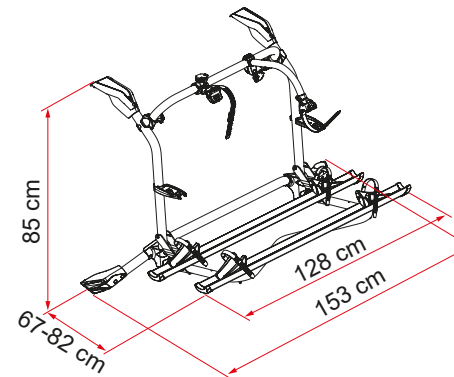

VW T6 PRO

SUITABLE FOR CAMPERVANS

FROM 2 TO 4 BIKES / 2 E-BIKE

Restyling of the Carry-Bike T6 Pro, improved aesthetics and technically innovative, easy assembly and installation.

FEATURES:

- You can open the tailgate with the Carry-Bike mounted without bikes
- Shaped rail support: third stop lamp always visible with bike carrier closed
- Solid anchorage to reinforced points of tailgate
- Suitable for vehicles with raised roof too

O1 Upper brackets
Shaped to optimally follow the line of the vehicle

O3 Telescopic rail support
To fit up to 4 bikes

O2 Lower brackets
They ensure attachment to the vehicle and fit the line of the tailgate

O4 Bike-Block
To securely lock the bike

Description	VW T6 Pro
Item No.	02094C08A
Colour	Deep Black
Installation	
Vehicle	Campervan
Technical features	
Bikes carried standard	2
Bikes carried max	4
Max load	60kg
Position	tailgate
Vertical wheelbase	85cm
Horizontal wheelbase (distance between brackets)	153cm
Dimensions	128 x 67 x 85cm
Weight	13,0kg
Easy Position	●
Rail type	Rail Premium
Bike-Block	Pro S 1 / Pro S 3
Distance between rails	15cm

* with rail support base in standard open position and in models with minimum adjustable vertical wheelbase