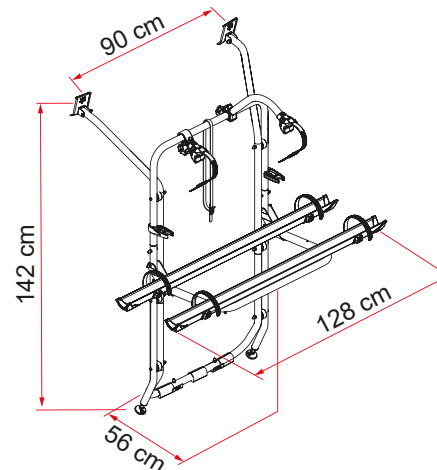

# VW T6

SUITABLE FOR CAMPERVANS

FROM 2 TO 4 BIKES / 2 E-BIKE

For Volkswagen T6 with single rear door.  
Suitable for vehicles with raised roof too.

## FEATURES:

- It allows the tailgate to be opened with the bike carrier mounted without bikes
- Aluminium 6060 rail support base

- 01 Upper brackets**  
Designed to follow the shape of the vehicle
- 02 Stabilisation system**  
To increase the safety of your bike carrier

- 03 Rail Plus**  
New design for increased torsion and flexural strength
- 04 Bike-Block**  
To securely lock the bike

Description	VW T6
Item No.	02096-20-
Colour	Aluminium
<b>Installation</b>	
Vehicle	Campervans
<b>Technical features</b>	
Bikes carried standard	2
Bikes carried max	4
Max load	60 kg
E-Bike	si
Position	tailgate
Vertical wheelbase	142 cm
Horizontal wheelbase (distance between brackets)	90 cm
Dimensions *	128 x 56 x 142 cm
Weight	9,2 kg
Easy Position	●
Rail type	Rail Plus
Bike-Block	Pro 1 / Pro 3
Distance between rails	15 cm
Licence Plate Carrier	●

\* with rail support base in standard open position and in models with minimum adjustable vertical wheelbase

● Standard ● Optional