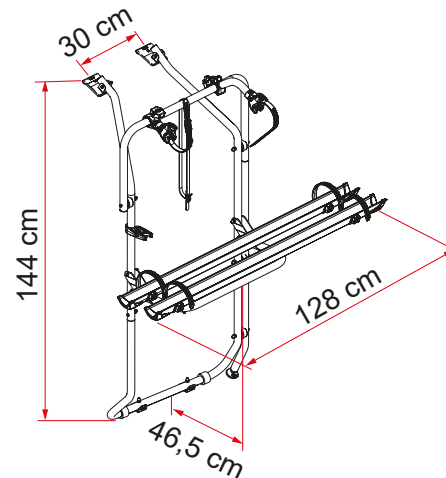

VW T5 / T6 D

SUITABLE FOR CAMPERVANS

FOR 2 BIKES

For Volkswagen T5 and T6 with double rear doors.

FEATURES:

- It allows the tailgate to be opened with the bike carrier mounted without bikes
- Aluminium 6060 rail support base
- Available Deep Black version for VW T5 / T6 D

- 01 Upper brackets**
Designed to follow the shape of the vehicle
- 02 Stabilisation system**
To increase the safety of your bike carrier

- 03 Rail Plus**
New design for increased torsion and flexural strength
- 04 Bike-Block**
To securely lock the bike carrier

Description	VW T5 / T6 D
Item No.	02096-79- / 02096-79A
Colour	Aluminium/ Deep Black
Installation	
Vehicle	Campervans
Technical features	
Bikes carried standard	2
Bikes carried max	2
Max load	35 kg
E-Bike	-
Position	double door
Vertical wheelbase	144 cm
Horizontal wheelbase (distance between brackets)	30 cm
Dimensions *	128 x 46,5 x 144 cm
Weight	7,1 kg
Easy Position	-
Rail type	Rail Plus
Bike-Block	Pro S 1 / Pro S 2
Distance between rails	15 cm
Licence Plate Carrier	●

* with rail support base in standard open position and in models with minimum adjustable vertical wheelbase

● Optional