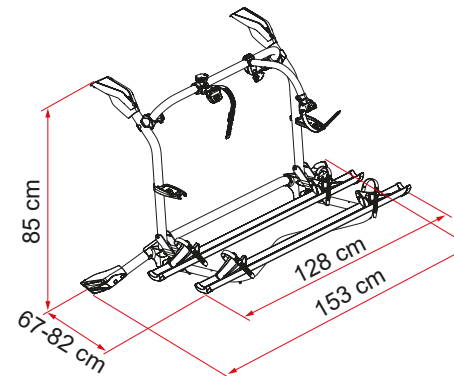

## FEATURES:

- You can open the tailgate with the Carry-Bike mounted without bikes
- Shaped rail support: third stop lamp always visible with bike carrier closed
- Solid anchorage to reinforced points of tailgate
- Suitable for vehicles with raised roof too

**O1 Upper brackets**  
Without plastic top covers

**O3 Telescopic rail support**  
To fit up to 4 bikes

**O4 Bike-Block**  
To securely lock the bike

Description	VW T5 Pro
Item No.	02096-71A
Colour	Deep Black
Installation	
Vehicle	Campervan
Technical features	
Bikes carried standard	2
Bikes carried max	4
Max load	60kg
Position	tailgate
Vertical wheelbase	85cm
Horizontal wheelbase (distance between brackets)	153cm
Dimensions	128 x 67 x 85cm
Weight	13,0kg
Easy Position	●
Rail type	Rail Premium
Bike-Block	Pro S 1 / Pro S 3
Distance between rails	15cm

\* with rail support base in standard open position and in models with minimum adjustable vertical wheelbase