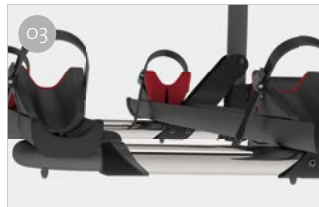

# VW T5 PRO

SUITABLE FOR CAMPERVANS

FROM 2 TO 4 BIKES / 2 E-BIKE

Restyling of the Carry-Bike T5 Pro, improved aesthetics and technically innovative, easy assembly and installation.

## FEATURES:

- You can open the tailgate with the Carry-Bike mounted without bikes
- Shaped rail support: third stop lamp always visible with bike carrier closed
- Solid anchorage to reinforced points of tailgate
- Suitable for vehicles with raised roof too

**O1 Upper brackets**  
Without plastic top covers

**O3 Telescopic rail support**  
To fit up to 4 bikes

**O4 Bike-Block**  
To securely lock the bike

Description	VW T5 Pro
Item No.	02096-71A
Colour	Deep Black
Installation	
Vehicle	Campervan
Technical features	
Bikes carried standard	2
Bikes carried max	4
Max load	60kg
Position	tailgate
Vertical wheelbase	85cm
Horizontal wheelbase (distance between brackets)	153cm
Dimensions	128 x 67 x 85cm
Weight	13,0kg
Easy Position	●
Rail type	Rail Premium
Bike-Block	Pro S 1 / Pro S 3
Distance between rails	15cm