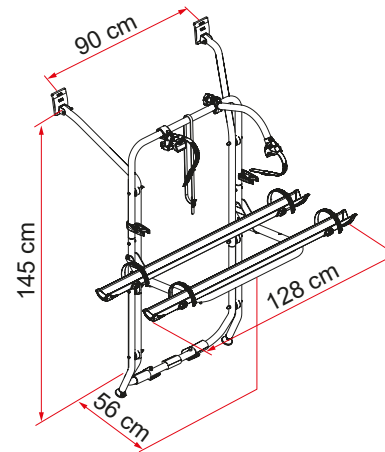

VW T5

SUITABLE FOR CAMPERVANS

FROM 2 TO 4 BIKES / 2 E-BIKE

For Volkswagen T5 with single rear door.
Suitable for vehicles with raised roof too.

FEATURES:

- It allows the tailgate to be opened with the bike carrier mounted without bikes
- Aluminium 6060 rail support base

- 01 Upper brackets**
Designed to follow the shape of the vehicle
- 02 Stabilisation system**
To increase the safety of your bike carrier

- 03 Rail Plus**
New design for increased torsion and flexural strength
- 04 Bike-Block**
To securely lock the bike

Description	VW T5
Item No.	02096-17-
Colour	Aluminium
Installation	
Vehicle	Campervans
Technical features	
Bikes carried standard	2
Bikes carried max	4
Max load	60 kg
E-Bike	si
Position	tailgate
Vertical wheelbase	145 cm
Horizontal wheelbase (distance between brackets)	90 cm
Dimensions *	128 x 56 x 145 cm
Weight	9,1 kg
Easy Position	●
Rail type	Rail Plus
Bike-Block	Pro 1 / Pro 3
Distance between rails	15 cm
Licence Plate Carrier	○

* with rail support base in standard open position and in models with minimum adjustable vertical wheelbase

● Standard ○ Optional