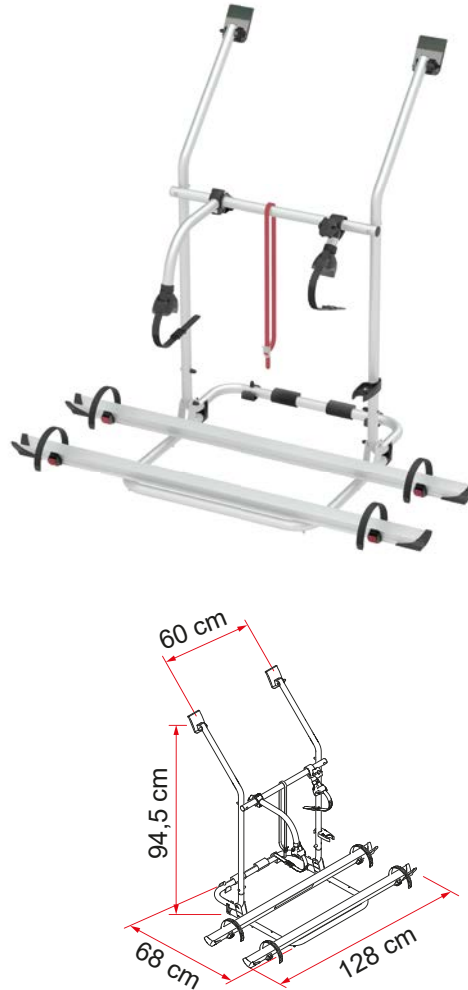

# VW T3 (T25)

SUITABLE FOR CAMPERVANS

FROM 2 TO 3 BIKES

For Volkswagen T3 (T25) with single rear door.

## FEATURES:

- It allows the tailgate to be opened with the bike carrier mounted without bikes
- Aluminium 6060 rail support base

- O1 Upper brackets**  
Designed to follow the shape of the vehicle

- O2 Protective bumpers**  
To protect your vehicle from scratches and impacts

- O3 Rail Quick Pro**  
For quick and secure locking of the wheel to the rail

- O4 Bike-Block**  
To securely lock the bike

Description	VW T3 (T25)
Item No.	02094-19A
Colour	Aluminium
<b>Installation</b>	
Vehicle	Campervans
<b>Technical features</b>	
Bikes carried standard	2
Bikes carried max	3
Max load	50 kg
E-Bike	-
Position	Tailgate
Vertical wheelbase	94,5 cm
Horizontal wheelbase (distance between brackets)	60 cm
Dimensions *	128 x 68 x 94,5 cm
Weight	6,5 kg
Easy Position	●
Rail type	Rail Quick Pro
Bike-Block	Pro 1 / Pro 3
Distance between rails	15 cm
Licence Plate Carrier	●

\* with rail support base in standard open position and in models with minimum adjustable vertical wheelbase

● Standard    ● Optional