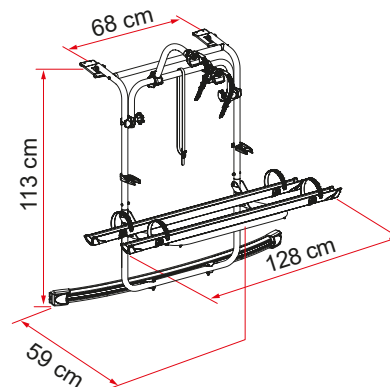

# VW Caddy

SUITABLE FOR CAMPERVANS

FROM 2 TO 4 BIKES / 2 E-BIKE

For VW Caddy  $\geq 2016 \leq 2020$ .

The articulated upper structure allows an accurate adjustment of the position of the Bike-Blocks to secure the bikes while the practical lower tensioning system allows the Carry-Bike to be safely fixed to the vehicle.

## FEATURES:

- It allows the tailgate to be opened with the bike carrier mounted without bikes
- Telescopic rail support base made of stainless steel AISI 304 and aluminium 6060

- 01 Upper brackets**  
Designed to follow the shape of the vehicle
- 02 Curved bottom fixing-bar**  
For greater adhesion to the tailgate

- 03 Rail Plus**  
New design for increased torsion and flexural strength
- 04 Bike-Block**  
To securely lock the bike

Description	VW Caddy
Item No.	02096-24-
Colour	Aluminim
Installation	
Vehicle	Campervans
Technical features	
Bikes carried standard	2
Bikes carried max	4
Max load	60 kg
E-Bike	si
Position	tailgate
Vertical wheelbase	113 cm
Horizontal wheelbase (distance between brackets)	68 cm
Dimensions *	138 x 59 x 113 cm
Weight	11,7 kg
Easy Position	-
Rail type	Rail Plus
Bike-Block	Pro 1 / Pro 3
Distance between rails	15 cm
Licence Plate Carrier	●

\* with rail support base in standard open position and in models with minimum adjustable vertical wheelbase

● Optional