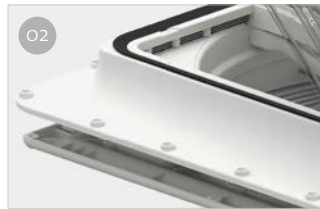

FEATURES:

- Internal and external frame in new neutral white colour
- 40x40 cm
- Available in White and Crystal versions
- Standard mosquito net, optional blind

O1 Aerodynamic
Its shape means that no spoiler is needed