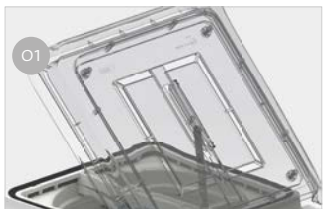

Turbo-Vent

SUITABLE FOR MOTORHOMES, CARAVANS AND VAN CONVERSIONS

Classic rooflight with 12 V DC variable speed motor.

FEATURES:

- Internal and external frame in new neutral white colour
- 40x40 cm
- Available in White and Crystal versions
- Standard mosquito net, optional blind

O1 Aerodynamic
Its shape means that no spoiler is needed

O2 Installation
With through screws, wide and reinforced frame

O3 Permanent ventilation
For constant exchange of air

O4 Opening system
With handy handwheel

O5 Mosquito net
In aluminium as standard

Description	Turbo-Vent	
Item No.	03623F02-	03623F02D
Cover	White	Crystal
Weight	4,6 kg	
Roof thickness (min - max)	3,0 - 4,5 cm	
Roof thickness with Kit Extension min.-max.	4,5 - 8,5 cm	
Feeding tension	12 V	
Absorbed power	36 W	
Min. electric input	0,3 A	
Max electric input	3 A	
Max air flow	35 m ³ /min	
Fan diameter	30 cm	
Permanent air flow	80 cm ²	