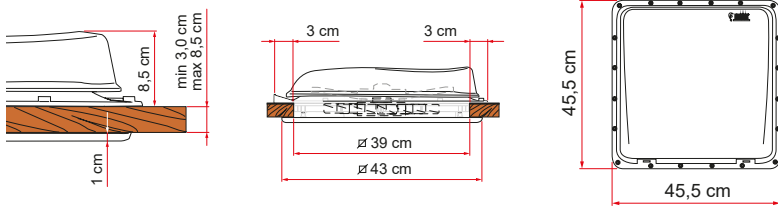

O5 Mosquito net
In aluminium as standard

Description	Turbo-Vent	
Item No.	03623F02-	03623F02D
Cover	White	Crystal
Weight	4,6 kg	
Roof thickness (min - max)	3,0 - 4,5 cm	
Roof thickness with Kit Extension min.-max.	4,5 - 8,5 cm	
Feeding tension	12 V	
Absorbed power	36 W	
Min. electric input	0,3 A	
Max electric input	3 A	
Max air flow	35 m ³ /min	
Fan diameter	30 cm	
Permanent air flow	80 cm ²	

FEATURES:

- Internal and external frame in new neutral white colour
- 40x40 cm
- Available in White and Crystal versions
- Standard mosquito net, optional blind

O1 Aerodynamic
Its shape means that no spoiler is needed

O2 Installation
With through screws, wide and reinforced frame

O3 Permanent ventilation
For constant exchange of air

O4 Opening system
With handy handwheel

O5 Mosquito net
In aluminium as standard

Description	Turbo-Vent Premium	
Item No.	03623H02-	03623H02D
Cover	White	Crystal
Weight	4,6 kg	
Roof thickness (min - max)	3,0 - 5,0 cm	
Roof thickness with Kit Extension min.-max.	5,1 - 8,5 cm	
Feeding tension	12 V	
Absorbed power	36 W	
Min. electric input	0,3 A	
Max electric input	3 A	
Max air flow	35 m ³ /min	
Fan diameter	30 cm	
Permanent air flow	80 cm ²	