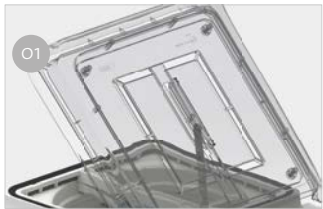

FEATURES:

- Internal and external frame in new neutral white colour
- 40x40 cm
- Available in White and Crystal versions
- Standard mosquito net, optional blind

O1 Aerodynamic
Its shape means that no spoiler is needed