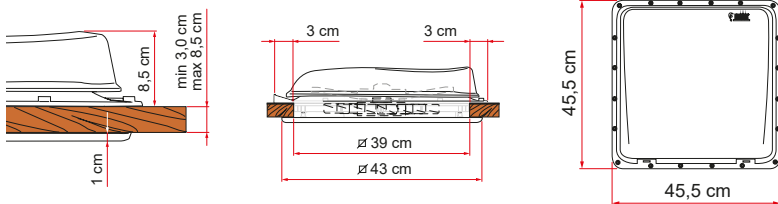

O1 Aerodynamic
Its shape means that no spoiler is needed

O2 Installation
With through screws, wide and reinforced frame

O3 Permanent ventilation
For constant exchange of air

O4 Opening system
With handy handwheel

O5 Mosquito net
In aluminium as standard

Description	Turbo-Vent	
Item No.	03623F02-	03623F02D
Cover	White	Crystal
Weight	4,6 kg	
Roof thickness (min - max)	3,0 - 4,5 cm	
Roof thickness with Kit Extension min.-max.	4,5 - 8,5 cm	
Feeding tension	12 V	
Absorbed power	36 W	
Min. electric input	0,3 A	
Max electric input	3 A	
Max air flow	35 m ³ /min	
Fan diameter	30 cm	
Permanent air flow	80 cm ²	

FEATURES:

- Internal and external frame in new neutral white colour
- 40x40 cm
- Available in White and Crystal versions
- Standard mosquito net, optional blind

O1 Aerodynamic
Its shape means that no spoiler is needed

O2 Installation
With through screws, wide and reinforced frame

O3 Permanent ventilation
For constant exchange of air

O4 Opening system
With handy handwheel

O5 Mosquito net
In aluminium as standard

Description	Turbo-Vent Premium	
Item No.	03623H02-	03623H02D
Cover	White	Crystal
Weight	4,6 kg	
Roof thickness (min - max)	3,0 - 5,0 cm	
Roof thickness with Kit Extension min.-max.	5,1 - 8,5 cm	
Feeding tension	12 V	
Absorbed power	36 W	
Min. electric input	0,3 A	
Max electric input	3 A	
Max air flow	35 m ³ /min	
Fan diameter	30 cm	
Permanent air flow	80 cm ²	