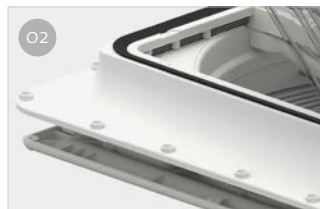

Turbo-Vent

SUITABLE FOR MOTORHOMES, CARAVANS AND VAN CONVERSIONS

Classic rooflight with 12 V DC variable speed motor.

FEATURES:

- Internal and external frame in new neutral white colour
- 40x40 cm
- Available in White and Crystal versions
- Standard mosquito net, optional blind

O5 Mosquito net
In aluminium as standard

Description	Turbo-Vent	
Item No.	03623F02-	03623F02D
Cover	White	Crystal
Weight	4,6 kg	
Roof thickness (min - max)	3,0 - 4,5 cm	
Roof thickness with Kit Extension min.-max.	4,5 - 8,5 cm	
Feeding tension	12 V	
Absorbed power	36 W	
Min. electric input	0,3 A	
Max electric input	3 A	
Max air flow	35 m ³ /min	
Fan diameter	30 cm	
Permanent air flow	80 cm ²	

FEATURES:

- Internal and external frame in new neutral white colour
- 40x40 cm
- Available in White and Crystal versions
- Standard mosquito net, optional blind

O1 Aerodynamic
Its shape means that no spoiler is needed

O2 Installation
With through screws, wide and reinforced frame

O3 Permanent ventilation
For constant exchange of air

O4 Opening system
With handy handwheel

O5 Mosquito net
In aluminium as standard

Description	Turbo-Vent Premium	
Item No.	03623H02-	03623H02D
Cover	White	Crystal
Weight	4,6 kg	
Roof thickness (min - max)	3,0 - 5,0 cm	
Roof thickness with Kit Extension min.-max.	5,1 - 8,5 cm	
Feeding tension	12 V	
Absorbed power	36 W	
Min. electric input	0,3 A	
Max electric input	3 A	
Max air flow	35 m ³ /min	
Fan diameter	30 cm	
Permanent air flow	80 cm ²	