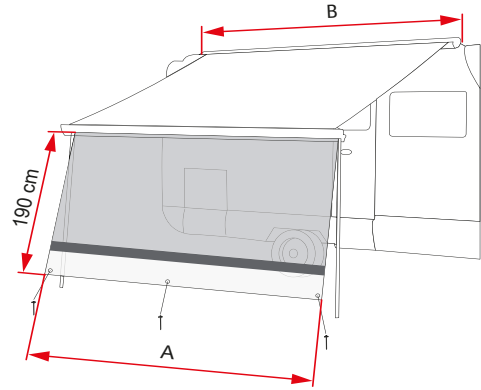

Sun View XL

SUITABLE FOR MOTORHOMES, CARAVANS, VAN CONVERSIONS, CAMPERVANS AND 4x4

SUN VIEW XL

Sun protection

Comfortable front panel. Made of translucent light filtering fabric, which partially blocks out light. It can be rolled up with convenient fixing clips.

Supplied with:

- ropes and pegs for fastening

Description	F45s	F45L	F80s	F80L	F40van	CStore / XL	F35 pro	Length A	Min. awning length B	Weight	Item No.
Sun View XL 100	●	●	●	●	●	●	●	± 100 cm	-	0,5 kg	08184-01-
Sun View XL 260	●		●		●	●	●	± 250 cm	250 cm	1,9 kg	08184-02-
Sun View XL 300	●		●			●	●	± 285 cm	300 cm	2,1 kg	08184-03-
Sun View XL 325	●		●			●		± 310 cm	325 cm	2,2 kg	08184-11-
Sun View XL 350	●		●			●		± 335 cm	340 cm	2,3 kg	08184-04-
Sun View XL 375	●		●			●		± 360 cm	370 cm	2,4 kg	08184-05-
Sun View XL 400	●		●			●		± 385 cm	400 cm	2,5 kg	08184-06-
Sun View XL 425	●		●			●		± 410 cm	425 cm	2,6 kg	08184-07-
Sun View XL 450	●	●	●	●		●		± 435 cm	450 cm	2,7 kg	08184-08-
Sun View XL 500		●		●		●		± 463 cm	500 cm	2,9 kg	08184-09-
Sun View XL 550		●		●		●		± 513 cm	550 cm	3,1 kg	08184-10-

● Suitable for

For 600 cm long awnings, use one 500 cm and one 100 cm panel