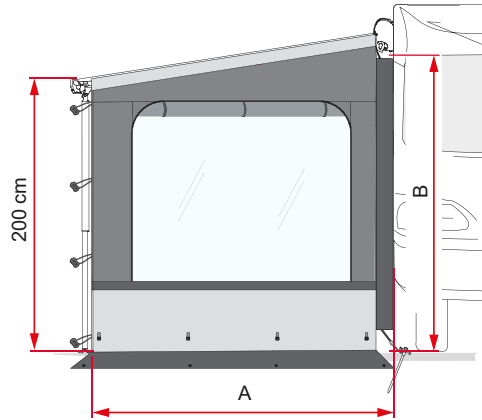

## SIDE W PRO SHADE

 Sun protection

 Rain protection

 Wind protection

Side enclosure with large Crystal full light window, roller blind and grey extension to the ground, made of rot-proof, UV-resistant and washable vinyl.

Complete with:

- aluminium rafter
- pegs

Description	F45s F45L	F80s / F80L	F40 van	CaravanStore/XL	F35 pro	Length A	Height from ground B	Weight	Item No.
Side W Pro Shade F45 / F80 right	●	●				230 cm	225-280 cm	5,3 kg	07975-01-
Side W Pro Shade F45 / F80 left	●	●				230 cm	225-280 cm	5,3 kg	07976-01-