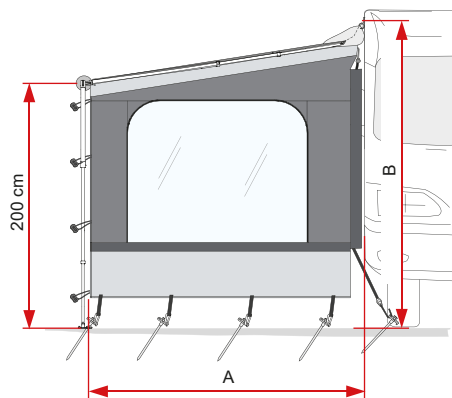

Side W CaravanStore

SUITABLE FOR MOTORHOMES, CARAVANS, VAN CONVERSIONS, CAMPERVANS AND 4x4

SIDE W CARAVANSTORE

Sun protection

Rain protection

Wind protection

Side panel with large Crystal full light window made of rot-proof, UV-resistant and washable vinyl.

Complete with:

- aluminium rafter
- pegs

Description	F45s F45L	F80s / F80L	F40 van	Caravan- Store/XL	F35 pro	Length A	Height from ground B	Weight	Item No.
Side W CaravanStore / F35				●	●	210 cm	240-260 cm	3,9 kg	07978-01-
Side W CaravanStore XL				●		240 cm	240-260 cm	4,2 kg	07978A01-