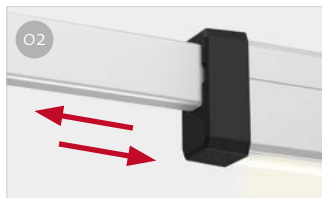

Rafter LED F40van

SUITABLE FOR CAMPERVANS

Rafter for F40van awning, for an optimally stretched awning. Thanks to the perpendicular installation with respect to the arms of the awning, it guarantees greater wind resistance and prevents the formation of water pockets in the event of rain. Also equipped with LEDs to illuminate your holiday space.

FEATURES:

- Easy and quick installation on awning arms
- Equipped with warm LED light (3,000K approx) to create a cosy atmosphere
- Complete with power cable for cigarette lighter
- Also suitable for F45s 260

Coupling
Quick coupling directly to the awning arms

Telescopic
To take up little space when closed

Power supply
Via jack and cigarette lighter (12V socket)

LED
Warm light for a cosy atmosphere

Description	Rafter LED F40van
Item No.	98655Z134
LED Colour	Warm white
Tone	3000°k
Light Cone Angle	120°
Lumen	153
N° LED	66
Feeding tension	12V
Absorbed power	7W
Electric input	0,53A
IP degree of protection	IP 65