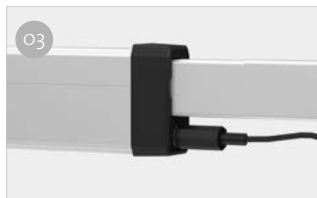

Rafter LED F40van

SUITABLE FOR CAMPERVANS

Rafter for F40van awning, for an optimally stretched awning. Thanks to the perpendicular installation with respect to the arms of the awning, it guarantees greater wind resistance and prevents the formation of water pockets in the event of rain. Also equipped with LEDs to illuminate your holiday space.

FEATURES:

- Easy and quick installation on awning arms
- Equipped with warm LED light (3,000K approx) to create a cosy atmosphere
- Complete with power cable for cigarette lighter
- Also suitable for F45s 260

Coupling
Quick coupling directly to the awning arms

Telescopic
To take up little space when closed

Power supply
Via jack and cigarette lighter (12V socket)

LED
Warm light for a cosy atmosphere

Description	Rafter LED F40van
Item No.	98655Z134
LED Colour	Warm white
Tone	3000°k
Light Cone Angle	120°
Lumen	153
N° LED	66
Feeding tension	12V
Absorbed power	7W
Electric input	0,53A
IP degree of protection	IP 65