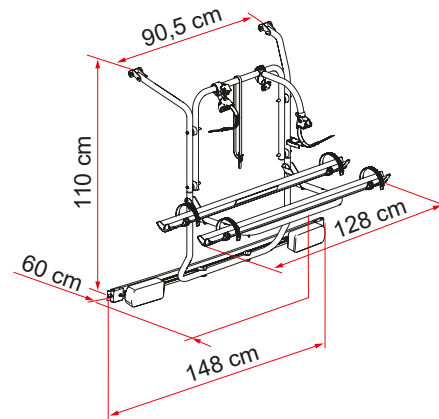

**03 Rail Quick Pro**  
For quick and secure locking of the wheel to the rail

**04 Bike Block**  
To securely lock the bike

Description	Mercedes Viano
Item No.	02093B75A
Colour	Aluminium
<b>Installation</b>	
Vehicle	Campervan
<b>Technical features</b>	
Bikes carried standard	2
Bikes carried max	3
Max load	50kg
E-Bike	-
Position	tailgate
Vertical wheelbase	110cm
Horizontal wheelbase (distance between brackets)	90,5cm
Dimensions *	148 x 60 x 110cm
Weight	10,0kg
Easy Position	●
Rail type	Rail Quick Pro
Bike-Block	Pro S 1 / Pro S 3
Distance between rails	15cm
Licence Plate Carrier	●

● Standard    ○ Optional

\* with rail support base in standard open position and in models with minimum adjustable vertical wheelbase