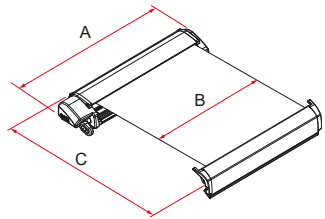

06 Reinforced arms
Keep the fabric tensioned

07 One Way Roll
Guide the rolling direction of the fabric

08 Double LED preparation
Front and case box, LED light visible even when the awning is closed

09 Triple guide
To install a front panel or Privacy and other accessories

10 Telescopic Leg
Equipped with a reinforced joint

F80s

Description	Case finishes	Fabric colours	Length (A)	Length (B)	Extension (C)	Shade surface	Weight	Item No.
F80s 290	Polar White	R-Q	290 cm	278 cm	200 cm	5,6 m ²	27,0 kg	07830A01(X)
F80s 320			320 cm	308 cm	250 cm	7,7 m ²	29,0 kg	07830B01(X)
F80s 340			340 cm	328 cm		8,2 m ²	30,0 kg	07830C01(X)
F80s 370			370 cm	358 cm		9,0 m ²	32,0 kg	07830D01(X)
F80s 400 *			400 cm	388 cm		9,7 m ²	34,0 kg	07830E01(X)
F80s 425 *			425 cm	412 cm		10,3 m ²	35,0 kg	07830F01(X)
F80s 450 *			450 cm	431 cm		10,8 m ²	36,5 kg	07830G01(X)
F80s 290	Titanium	R-Q	290 cm	278 cm		200 cm	5,6 m ²	27,0 kg
F80s 320			320 cm	308 cm	250 cm	7,7 m ²	29,0 kg	07832B01(X)
F80s 340			340 cm	328 cm		8,2 m ²	30,0 kg	07832C01(X)
F80s 370			370 cm	358 cm		9,0 m ²	32,0 kg	07832D01(X)
F80s 400 *			400 cm	388 cm		9,7 m ²	34,0 kg	07832E01(X)
F80s 425 *			425 cm	412 cm		10,3 m ²	35,0 kg	07832F01(X)
F80s 450 *			450 cm	431 cm		10,8 m ²	36,5 kg	07832G01(X)
F80s 290	Deep Black	R	290 cm	278 cm		200 cm	5,6 m ²	27,0 kg
F80s 320			320 cm	308 cm	250 cm	7,7 m ²	29,0 kg	07831B01R
F80s 340			340 cm	328 cm		8,2 m ²	30,0 kg	07831C01R
F80s 370			370 cm	358 cm		9,0 m ²	32,0 kg	07831D01R
F80s 400 *			400 cm	388 cm		9,7 m ²	34,0 kg	07831E01R
F80s 425 *			425 cm	412 cm		10,3 m ²	35,0 kg	07831F01R
F80s 450 *			450 cm	431 cm		10,8 m ²	36,5 kg	07831G01R