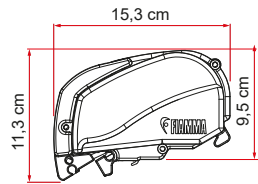

10 Telescopic Leg
Equipped with a reinforced joint

F80s

Description	Case finishes	Fabric colours	Length (A)	Length (B)	Extension (C)	Shade surface	Weight	Item No.
F80s 290	Polar White	R-Q	290 cm	278 cm	200 cm	5,6 m ²	27,0 kg	07830A01(X)
F80s 320			320 cm	308 cm	250 cm	7,7 m ²	29,0 kg	07830B01(X)
F80s 340			340 cm	328 cm		8,2 m ²	30,0 kg	07830C01(X)
F80s 370			370 cm	358 cm		9,0 m ²	32,0 kg	07830D01(X)
F80s 400 *			400 cm	388 cm		9,7 m ²	34,0 kg	07830E01(X)
F80s 425 *			425 cm	412 cm		10,3 m ²	35,0 kg	07830F01(X)
F80s 450 *			450 cm	431 cm		10,8 m ²	36,5 kg	07830G01(X)
F80s 290	Titanium	R-Q	290 cm	278 cm		200 cm	5,6 m ²	27,0 kg
F80s 320			320 cm	308 cm	250 cm	7,7 m ²	29,0 kg	07832B01(X)
F80s 340			340 cm	328 cm		8,2 m ²	30,0 kg	07832C01(X)
F80s 370			370 cm	358 cm		9,0 m ²	32,0 kg	07832D01(X)
F80s 400 *			400 cm	388 cm		9,7 m ²	34,0 kg	07832E01(X)
F80s 425 *			425 cm	412 cm		10,3 m ²	35,0 kg	07832F01(X)
F80s 450 *			450 cm	431 cm		10,8 m ²	36,5 kg	07832G01(X)
F80s 290	Deep Black	R	290 cm	278 cm		200 cm	5,6 m ²	27,0 kg
F80s 320			320 cm	308 cm	250 cm	7,7 m ²	29,0 kg	07831B01R
F80s 340			340 cm	328 cm		8,2 m ²	30,0 kg	07831C01R
F80s 370			370 cm	358 cm		9,0 m ²	32,0 kg	07831D01R
F80s 400 *			400 cm	388 cm		9,7 m ²	34,0 kg	07831E01R
F80s 425 *			425 cm	412 cm		10,3 m ²	35,0 kg	07831F01R
F80s 450 *			450 cm	431 cm		10,8 m ²	36,5 kg	07831G01R

* 1 Tension Rafter made of anodized aluminium included.

Specify the fabric colour you want when ordering by replacing (X) with: R=Royal Grey, Q=Royal Blue

Description	Case finishes	Fabric colours	Length (A)	Length (B)	Extension (C)	Shade surface	Weight	Item No.
F80s Ducato 320	Deep Black	Royal Grey	320 cm	308 cm	250 cm	7,7 m ²	29,0 kg	07831N02R
F80s Ducato 370			370 cm	358 cm		9,0 m ²	32,0 kg	07831P02R
F80s Ducato 400 [New]			400 cm	388 cm		9,7 m ²	34,0 kg	07831Q02R