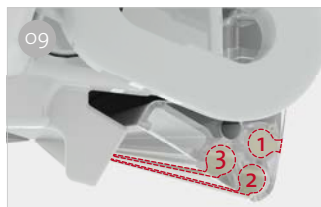

FEATURES:

- Winch awnings for roof installation with practical visible loop
- Brackets optional, more than 90 types of dedicated adapters available
- Length from 290 to 450
- Optional electric motor

01 Visible loop
For maximum ease of use

10 Telescopic Leg
Equipped with a reinforced joint

F80s

Description	Case finishes	Fabric colours	Length (A)	Length (B)	Extension (C)	Shade surface	Weight	Item No.
F80s 290	Polar White	R-Q	290 cm	278 cm	200 cm	5,6 m ²	27,0 kg	07830A01(X)
F80s 320			320 cm	308 cm	250 cm	7,7 m ²	29,0 kg	07830B01(X)
F80s 340			340 cm	328 cm		8,2 m ²	30,0 kg	07830C01(X)
F80s 370			370 cm	358 cm		9,0 m ²	32,0 kg	07830D01(X)
F80s 400 *			400 cm	388 cm		9,7 m ²	34,0 kg	07830E01(X)
F80s 425 *			425 cm	412 cm		10,3 m ²	35,0 kg	07830F01(X)
F80s 450 *			450 cm	431 cm		10,8 m ²	36,5 kg	07830G01(X)
F80s 290	Titanium	R-Q	290 cm	278 cm		200 cm	5,6 m ²	27,0 kg
F80s 320			320 cm	308 cm	250 cm	7,7 m ²	29,0 kg	07832B01(X)
F80s 340			340 cm	328 cm		8,2 m ²	30,0 kg	07832C01(X)
F80s 370			370 cm	358 cm		9,0 m ²	32,0 kg	07832D01(X)
F80s 400 *			400 cm	388 cm		9,7 m ²	34,0 kg	07832E01(X)
F80s 425 *			425 cm	412 cm		10,3 m ²	35,0 kg	07832F01(X)
F80s 450 *			450 cm	431 cm		10,8 m ²	36,5 kg	07832G01(X)
F80s 290	Deep Black	R	290 cm	278 cm		200 cm	5,6 m ²	27,0 kg
F80s 320			320 cm	308 cm	250 cm	7,7 m ²	29,0 kg	07831B01R
F80s 340			340 cm	328 cm		8,2 m ²	30,0 kg	07831C01R
F80s 370			370 cm	358 cm		9,0 m ²	32,0 kg	07831D01R
F80s 400 *			400 cm	388 cm		9,7 m ²	34,0 kg	07831E01R
F80s 425 *			425 cm	412 cm		10,3 m ²	35,0 kg	07831F01R
F80s 450 *			450 cm	431 cm		10,8 m ²	36,5 kg	07831G01R