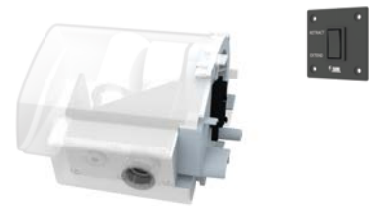

Motor Kit F80/F65

SUITABLE FOR MOTORHOMES, CARAVANS, VAN CONVERSIONS AND CAMPERVANS

MOTOR KIT COMPACT F80

Small in size and fitted with an aluminium cover, it blends in perfectly with the look of the awning. Operated by the practical Control System wall-mounted control.