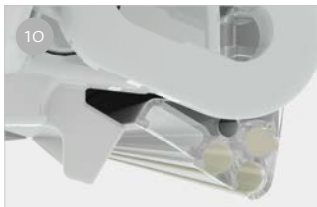

01 Visible loop
For maximum ease of use

02 Brackets
Find brackets and adapters for every type of vehicle

03 Strong structure
To guarantee solidity with 275 cm extension

04 Rain Guard
Hermetic seal supplied as standard