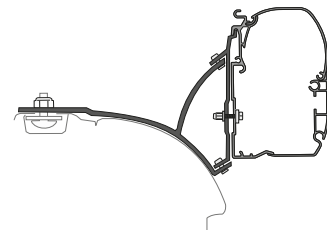

F45s campervan

SUITABLE FOR CAMPERVANS

These special versions of our F45 awning are complete with an installation kit and are suitable for many types of minivan:

- VW T5 / T6 / T6.1
- PSA group

VW version also suitable for short and long wheelbase

Multivan (Volkswagen transporter with C-rail) and California.

PSA version also for lift roof models.

FEATURES:

- Winch awnings for wall installation with practical visible loop
- Specific brackets included
- Lengths 260 and 300 (only for VW T5 / T6)
- Optional electric motor

F45s VW T5 / T6