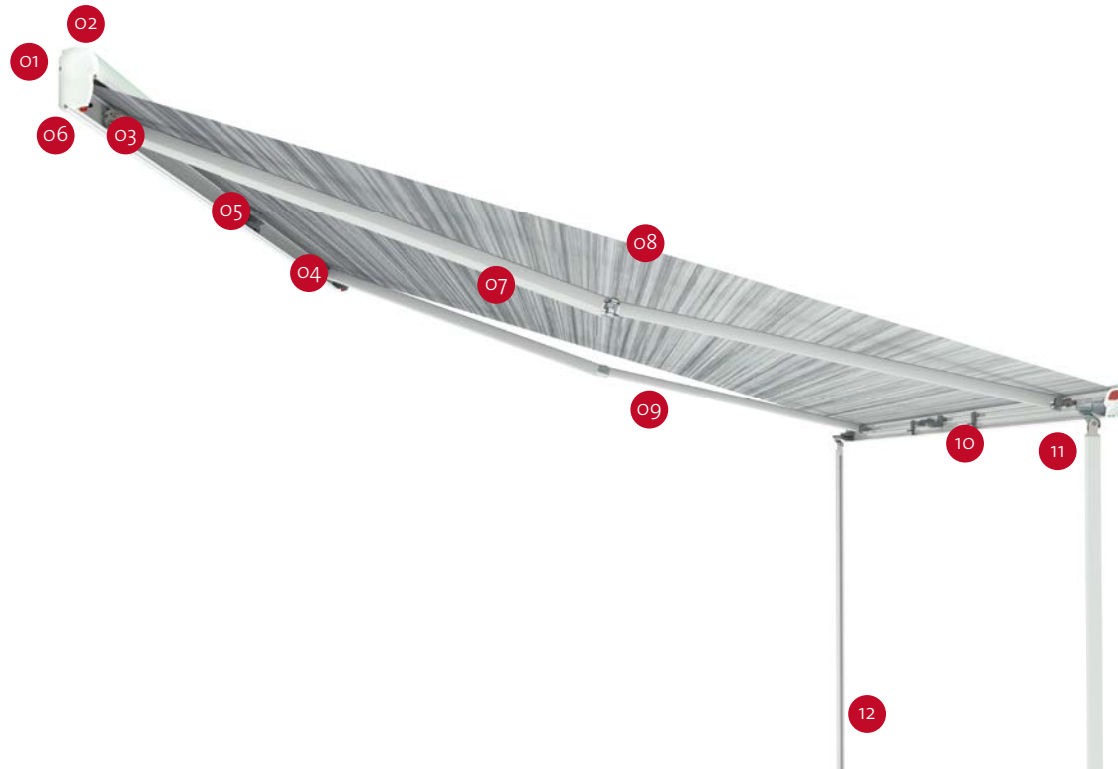

# F45s

SUITABLE FOR MOTORHOMES, CARAVANS, VAN CONVERSIONS AND CAMPERVANS

The original wall-mounted awning, practical, robust, functional and versatile, it is the best value for money.

**FEATURES:**

- Winch awnings for wall installation with practical visible loop
- Standard brackets included. 100 types of brackets are optionally available
- Length from 190 to 450
- Optional electric motor
- Lightweight

- |  |   |  |   |
|--|---|--|---|
| <p><b>01 Visible loop</b><br/>For maximum ease of use</p>  | <p><b>02 Brackets</b><br/>To find brackets and adapters for every type of vehicle</p>       | <p><b>03 Presto Fix</b><br/>Guarantees perfect closure of the lead bar over time</p> | <p><b>04 Dual Shock-Absorber</b><br/>Absorbs shocks in case of heavy stress</p> |
| <p><b>05 Roller support</b><br/>Facilitates the rolling up of the fabric</p>                                       | <p><b>06 Dual Security</b><br/>Indicator for correct closure of the lead bar</p>            | <p><b>07 Reinforced arms</b><br/>Keep the fabric tensioned</p>                       | <p><b>08 One Way Roll</b><br/>Guide the rolling direction of the fabric</p>     |
| <p><b>09 LEDs</b><br/>The cable ducts on the arms allow the passage of cables for the optional Fiamma LED kits</p> | <p><b>10 Double guide</b><br/>To install a front panel or Privacy and other accessories</p> | <p><b>11 Telescopic Leg</b><br/>Equipped with a reinforced joint</p>                 | <p><b>12 Secure Lock</b><br/>Adjusts the height of the lead bar</p>             |