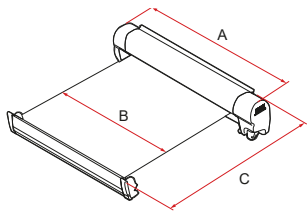

F45s campervan

Description	Case finishes	Fabric colours	Length (A)	Length (B)	Extension (C)	Shade surface	Weight	Item No.
F45s 260 VW T5/T6 C	Polar White	Royal Grey	263 cm	247 cm	200 cm	4,9 m²	19,5 kg	06280E01R
F45s 260 VW T5/T6 C	Titanium	Royal Grey	263 cm	247 cm	200 cm	4,9 m²	19,5 kg	06290E01R
F45s 260 VW T5/T6 M / T			263 cm	247 cm				06290D01R
F45s 300 VW T5/T6 M / T - Long			308 cm	292 cm				06290R01R
F45s 260 VW T5/T6 C	Deep Black	Royal Grey	263 cm	247 cm	200 cm	4,9m²	19,5 kg	06759E01R
F45s 260 VW T5/T6 M / T			263 cm	247 cm				06759D01R
F45s 300 VW T5/T6 M / T - Long			308 cm	292 cm				06759R01R

C = California
M / T = Multivan / Transporter with C rail Volkswagen
M / T - Long = Multivan / Transporter long wheel base, C rail Volkswagen
Delivered as standard with installation kit, consisting of 2 brackets. No drilling of the vehicle required.

Description	Case finishes	Fabric colours	Length (A)	Length (B)	Extension (C)	Shade surface	Weight	Item No.
F45s 260 PSA	Polar White	Royal Grey	263 cm	247 cm	200 cm	4,9 m²	19,5 kg	06280F01R
F45s 260 PSA	Deep Black		263 cm	247 cm	200 cm	4,9 m²	19,5 kg	06759F01R

Delivered as standard with installation kit dedicated to PSA group minivans (also for lift roof models).