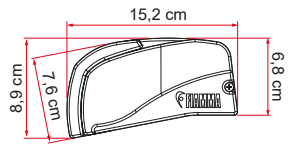

F40van

SUITABLE FOR CAMPERVANS

Thanks to its small footprint and integrated brackets, it integrates perfectly into the vehicle and is quick and easy to remove.

FEATURES:

- Winch awning for roof installation with practical visible loop
- Several types of dedicated brackets are available as options
- Maximum leg height of 220cm makes maximum use of the awning height
- Not suitable for vehicles with lift roof
- Length 270

01 Visible loop
For maximum ease of use

02 Brackets
Find brackets and adapters for every type of vehicle

03 Arms
Reinforced and with reduced section

04 One Way Roll
Guide the rolling direction of the fabric

05 Double guide
To install a front panel or Privacy and other accessories

06 Legs
With predefined position for fast and precise opening

F40van

Description	Case finishes	Fabric colour	Length (A)	Length (B)	Extension (C)	Shade surface	Weight	Item No.
F40van	Deep Black	Royal Grey	270 cm	257 cm	225 cm	5,8 m ²	19,0 kg	07503H01R