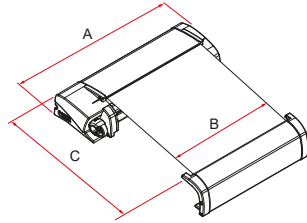

F40van

SUITABLE FOR CAMPERVANS

Thanks to its small footprint and integrated brackets, it integrates perfectly into the vehicle and is quick and easy to remove.

FEATURES:

- Winch awning for roof installation with practical visible loop
- Several types of dedicated brackets are available as options
- Maximum leg height of 220cm makes maximum use of the awning height
- Not suitable for vehicles with lift roof
- Length 270

01 Visible loop
For maximum ease of use

02 Brackets
Find brackets and adapters for every type of vehicle

03 Arms
Reinforced and with reduced section

04 One Way Roll
Guide the rolling direction of the fabric

05 Double guide
To install a front panel or Privacy and other accessories

06 Legs
With predefined position for fast and precise opening

F40van

Description	Case finishes	Fabric colour	Length (A)	Length (B)	Extension (C)	Shade surface	Weight	Item No.
F40van	Deep Black	Royal Grey	270 cm	257 cm	225 cm	5,8 m ²	19,0 kg	07503H01R