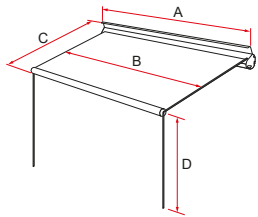

**FEATURES:**

- Manual opening
- Easy installation on the wall, on roof bars or rail
- Wide range of brackets to fit your vehicle
- Possibility of raising the front to make maximum use of the awning height
- Length from 180 to 300

**04 Integrated legs**  
Stored in the roller, telescopic and easy to take out

**05 Reinforced arms**  
Easy to adjust, keep the fabric tensioned

**06 Roller**  
Rolling up of the fabric in both directions

# F35pro

Description	Case finishes	Fabric colours	Length (A)	Length (B)	Extension (C)	Max. Height from ground (D)	Shade surface	Weight	Item No.
F35pro 180	Titanium	R-Q	183 cm	162 cm	180 cm	195 cm	2,9 m <sup>2</sup>	8,5 kg	06762-01(X)
F35pro 220			223 cm	202 cm	225 cm	225 cm	4,5 m <sup>2</sup>	10,5 kg	06762A01(X)
F35pro 250			253 cm	232 cm			5,2 m <sup>2</sup>	11,5 kg	06762B01(X)
F35pro 270			273 cm	254 cm			5,7 m <sup>2</sup>	13,0 kg	06762C01(X)
F35pro 300			303 cm	282 cm			6,4 m <sup>2</sup>	14,0 kg	06762D01(X)
F35pro 180	Deep Black	R	183 cm	162 cm	180 cm	195 cm	2,9 m <sup>2</sup>	8,5 kg	06458-01R
F35pro 220			223 cm	202 cm	225 cm	225 cm	4,5 m <sup>2</sup>	10,5 kg	06458A01R
F35pro 250			253 cm	232 cm			5,2 m <sup>2</sup>	11,5 kg	06458B01R
F35pro 270			273 cm	254 cm			5,7 m <sup>2</sup>	13,0 kg	06458C01R
F35pro 300			303 cm	282 cm			6,4 m <sup>2</sup>	14,0 kg	06458D01R