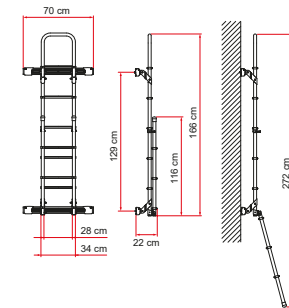

FEATURES:

- Pipes \varnothing 30mm and thickness 2mm
- Anodised or painted aluminium
- Non-skid finish
- Step inner width: 28cm
- Step total width: 35cm

COMPOSITION

Kit Bars Deluxe

Deluxe DJ

Deluxe DJ complete

Deluxe DJ Sprinter

Deluxe DJ Crafter

Deluxe DJ Transit

Description	Kit Bars Deluxe Sprinter ≥ 06 / Crafter $\geq 06 \leq 16$	Kit Bars Deluxe Crafter ≥ 17	Kit Bars Deluxe Transit ≥ 14	Deluxe DJ
Colour	Deep Black / Alluminium	Deep Black / Alluminium	Deep Black / Alluminium	Deep Black / Alluminium
Code	08772-03A / 08772-03-	08772-01A / 08772-01-	08772-02A / 08772-02-	02426-22A / 02426-22-
Weight	2,2 kg	2,1 kg	2,0 kg	5,5 kg
Number of steps	-	-	-	8
Folding	-	-	-	●
Carry-Bike	Carry-Bike Frame Sprinter / Carry-Bike DJ Sprinter	Carry-Bike Frame Crafter / Carry-Bike DJ Crafter	Carry-Bike DJ Transit	-