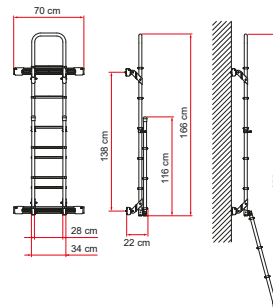

FEATURES:

- Pipes \varnothing 30mm and thickness 2mm
- Anodised or painted aluminium
- Non-skid finish
- Step inner width: 28cm
- Step total width: 35cm

COMPOSITION

Kit Bars Deluxe

Deluxe DJ

Deluxe DJ complete

Deluxe DJ Sprinter

Deluxe DJ Crafter

Deluxe DJ Transit

Description	Kit Bars Deluxe Sprinter ≥ 06 / Crafter $\geq 06 \leq 16$	Kit Bars Deluxe Crafter ≥ 17	Kit Bars Deluxe Transit ≥ 14	Deluxe DJ
Colour	Deep Black / Alluminium	Deep Black / Alluminium	Deep Black / Alluminium	Deep Black / Alluminium
Code	08772-03A / 08772-03-	08772-01A / 08772-01-	08772-02A / 08772-02-	02426-22A / 02426-22-
Weight	2,2 kg	2,1 kg	2,0 kg	5,5 kg
Number of steps	-	-	-	8
Folding	-	-	-	●
Carry-Bike	Carry-Bike Frame Sprinter / Carry-Bike DJ Sprinter	Carry-Bike Frame Crafter / Carry-Bike DJ Crafter	Carry-Bike DJ Transit	-