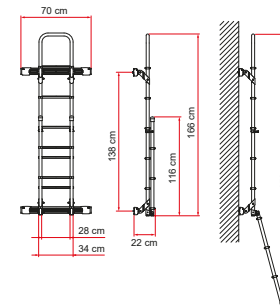

FEATURES:

- Pipes \varnothing 30mm and thickness 2mm
- Anodised or painted aluminium
- Non-skid finish
- Step inner width: 28cm
- Step total width: 35cm

COMPOSITION

Kit Bars Deluxe

Deluxe DJ

Deluxe DJ complete

Deluxe DJ Sprinter

Deluxe DJ Crafter

Deluxe DJ Transit

Description	Kit Bars Deluxe Sprinter ≥ 06 / Crafter $\geq 06 \leq 16$	Kit Bars Deluxe Crafter ≥ 17	Kit Bars Deluxe Transit ≥ 14	Deluxe DJ
Colour	Deep Black / Alluminium	Deep Black / Alluminium	Deep Black / Alluminium	Deep Black / Alluminium
Code	08772-03A / 08772-03-	08772-01A / 08772-01-	08772-02A / 08772-02-	02426-22A / 02426-22-
Weight	2,2 kg	2,1 kg	2,0 kg	5,5 kg
Number of steps	-	-	-	8
Folding	-	-	-	●
Carry-Bike	Carry-Bike Frame Sprinter / Carry-Bike DJ Sprinter	Carry-Bike Frame Crafter / Carry-Bike DJ Crafter	Carry-Bike DJ Transit	-