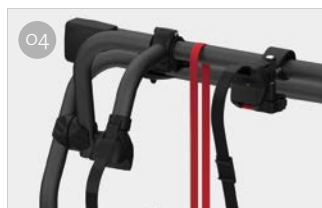

DJ Transit

SUITABLE FOR VAN CONVERSION

FOR 2 STANDARD BICYCLES

This Carry-Bike is made up by purchasing the bike carrier and fixing bars separately, specially designed for the Ford Transit ≥ 14 vehicles.

FEATURES:

- Aluminium 6060 rail support base
- Deluxe ladder can be mounted on the left hand door
- Anodised aluminium version also available

01 Rail Quick Pro
For quick and secure locking of the wheel to the rail

02 Fixing Bar
For fast and safe mounting

03 Bike-Block Support
Adjustable, for easy attachment to bicycles

04 Bike-Block
To securely lock the bike

COMPOSITION

Kit Bars DJ

Carry-Bike DJ

Carry-Bike DJ Transit

Carry-Bike DJ

Kit Bars DJ

Description	Kit Bars DJ Transit ≥ 14	Carry-Bike DJ
Item No.	08754-04- / 08754-04A	02096-26- / 02096-26A
Colour	Aluminium / Deep Black	Aluminium / Deep Black
Installation		
Vehicle	Van conversion	Van conversion
Technical features		
Bikes carried standard	-	2
Bikes carried max	-	2
Max load	-	35 kg
Position	-	rear double door
Vertical wheelbase	H2 120 cm / H3 129 cm	-
Wight	2,6 kg	7,8 kg
Rail	-	Rail Quick Pro
Bike-Block	-	Pro 1 / Pro 3
Distance between rails	-	23 cm
Licence Plate Carrier	-	●