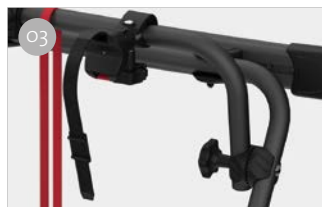

DJ Transit

SUITABLE FOR VAN CONVERSION

FOR 2 STANDARD BICYCLES

This Carry-Bike is made up by purchasing the bike carrier and fixing bars separately, specially designed for the Ford Transit ≥ 14 vehicles.

FEATURES:

- Aluminium 6060 rail support base
- Deluxe ladder can be mounted on the left hand door
- Anodised aluminium version also available

01 Rail Quick Pro
For quick and secure locking of the wheel to the rail

02 Fixing Bar
For fast and safe mounting

03 Bike-Block Support
Adjustable, for easy attachment to bicycles

04 Bike-Block
To securely lock the bike

COMPOSITION

Kit Bars DJ

Carry-Bike DJ

Carry-Bike DJ Transit

Carry-Bike DJ

Kit Bars DJ

Description	Kit Bars DJ Transit ≥ 14	Carry-Bike DJ
Item No.	08754-04- / 08754-04A	02096-26- / 02096-26A
Colour	Aluminium / Deep Black	Aluminium / Deep Black
Installation		
Vehicle	Van conversion	Van conversion
Technical features		
Bikes carried standard	-	2
Bikes carried max	-	2
Max load	-	35 kg
Position	-	rear double door
Vertical wheelbase	H2 120 cm / H3 129 cm	-
Wight	2,6 kg	7,8 kg
Rail	-	Rail Quick Pro
Bike-Block	-	Pro 1 / Pro 3
Distance between rails	-	23 cm
Licence Plate Carrier	-	●