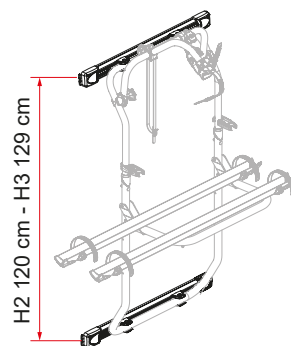

Carry-Bike DJ

Kit Bars DJ

Description	Kit Bars DJ Transit ≥ 14	Carry-Bike DJ
Item No.	08754-04- / 08754-04A	02096-26- / 02096-26A
Colour	Aluminium / Deep Black	Aluminium / Deep Black
Installation		
Vehicle	Van conversion	Van conversion
Technical features		
Bikes carried standard	-	2
Bikes carried max	-	2
Max load	-	35 kg
Position	-	rear double door
Vertical wheelbase	H2 120 cm / H3 129 cm	-
Wight	2,6 kg	7,8 kg
Rail	-	Rail Quick Pro
Bike-Block	-	Pro 1 / Pro 3
Distance between rails	-	23 cm
Licence Plate Carrier	-	●