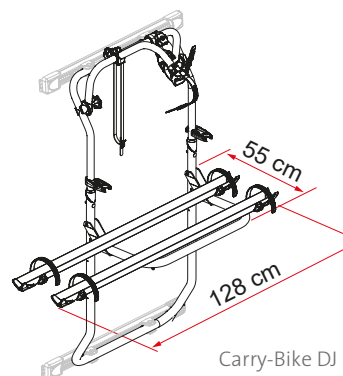

Carry-Bike DJ

Kit Bars DJ

Description	Kit Bars DJ Transit ≥ 14	Carry-Bike DJ
Item No.	08754-04- / 08754-04A	02096-26- / 02096-26A
Colour	Aluminium / Deep Black	Aluminium / Deep Black
Installation		
Vehicle	Van conversion	Van conversion
Technical features		
Bikes carried standard	-	2
Bikes carried max	-	2
Max load	-	35 kg
Position	-	rear double door
Vertical wheelbase	H2 120 cm / H3 129 cm	-
Wight	2,6 kg	7,8 kg
Rail	-	Rail Quick Pro
Bike-Block	-	Pro 1 / Pro 3
Distance between rails	-	23 cm
Licence Plate Carrier	-	●