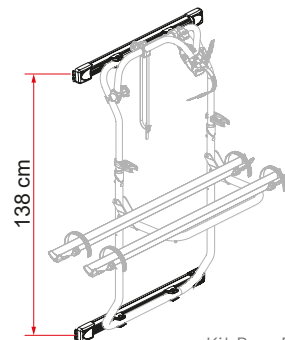

## COMPOSITION

Kit Bars DJ

+

Carry-Bike DJ

=

Carry-Bike DJ Sprinter / Crafter

Carry-Bike DJ

Kit Bars DJ

Description	Kit Bars DJ Sprinter $\geq 06$ / Crafter $\geq 06 \leq 16$	Carry-Bike DJ
Item No.	08754-02- / 08754-02A	02096-26- / 02096-26A
Colour	Aluminium / Deep Black	Aluminium / Deep Black
<b>Installation</b>		
Vehicle	Van conversion	Van conversion
<b>Technical features</b>		
Bikes carried standard	-	2
Bikes carried max	-	2
Max load	-	35 kg
Position	-	rear double door
Vertical wheelbase	138 cm	-
Wight	2,6 kg	7,8 kg
Rail	-	Rail Quick Pro
Bike-Block	-	Pro 1 / Pro 3
Distance between rails	-	23 cm
Licence Plate Carrier	-	●