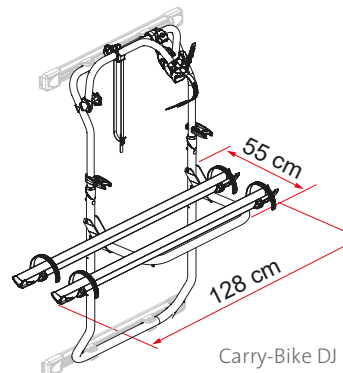

## COMPOSITION

Kit Bars DJ

+

Carry-Bike DJ

=

Carry-Bike DJ Sprinter / Crafter

Carry-Bike DJ

Kit Bars DJ

Description	Kit Bars DJ Sprinter $\geq 06$ / Crafter $\geq 06 \leq 16$	Carry-Bike DJ
Item No.	08754-02- / 08754-02A	02096-26- / 02096-26A
Colour	Aluminium / Deep Black	Aluminium / Deep Black
<b>Installation</b>		
Vehicle	Van conversion	Van conversion
<b>Technical features</b>		
Bikes carried standard	-	2
Bikes carried max	-	2
Max load	-	35 kg
Position	-	rear double door
Vertical wheelbase	138 cm	-
Wight	2,6 kg	7,8 kg
Rail	-	Rail Quick Pro
Bike-Block	-	Pro 1 / Pro 3
Distance between rails	-	23 cm
Licence Plate Carrier	-	●