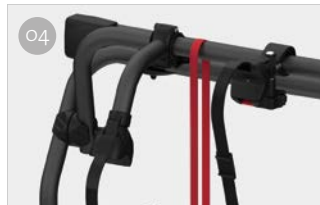

# DJ Sprinter / Crafter

SUITABLE FOR VAN CONVERSION SPRINTER, CRAFTER

FOR 2 STANDARD BICYCLES

This Carry-Bike is made up by purchasing the bike carrier and fixing bars separately, specially designed for the  $\geq 06$  / Crafter  $\geq 06 \leq 16$  vehicles.

## FEATURES:

- Aluminium 6060 rail support base
- Deluxe ladder can be mounted on the left hand door
- Anodised aluminium version also available

**01 Rail Quick Pro**  
For quick and secure locking of the wheel to the rail

**02 Fixing Bar**  
For fast and safe mounting

**03 Bike-Block Support**  
Adjustable, for easy attachment to bicycles

**04 Bike-Block**  
To securely lock the bike

Description	Kit Bars DJ Sprinter $\geq 06$ / Crafter $\geq 06 \leq 16$	Carry-Bike DJ
Item No.	08754-02- / 08754-02A	02096-26- / 02096-26A
Colour	Aluminium / Deep Black	Aluminium / Deep Black
<b>Installation</b>		
Vehicle	Van conversion	Van conversion
<b>Technical features</b>		
Bikes carried standard	-	2
Bikes carried max	-	2
Max load	-	35 kg
Position	-	rear double door
Vertical wheelbase	138 cm	-
Wight	2,6 kg	7,8 kg
Rail	-	Rail Quick Pro
Bike-Block	-	Pro 1 / Pro 3
Distance between rails	-	23 cm
Licence Plate Carrier	-	●