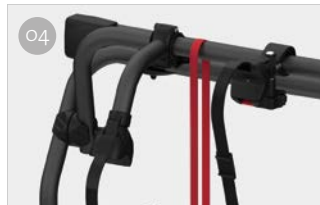

DJ Crafter

SUITABLE FOR VAN CONVERSION

FOR 2 STANDARD BICYCLES

This Carry-Bike is made up by purchasing the bike carrier and fixing bars separately, specially designed for the Volkswagen Crafter ≥ 17 vehicles.

FEATURES:

- Aluminium 6060 rail support base
- Deluxe ladder can be mounted on the left hand door
- Anodised aluminium version also available

01 Rail Quick Pro
For quick and secure locking of the wheel to the rail

02 Fixing Bar
For fast and safe mounting

03 Bike-Block Support
Adjustable, for easy attachment to bicycles

04 Bike-Block
To securely lock the bike

COMPOSITION

Kit Bars DJ

Carry-Bike DJ

Carry-Bike DJ Crafter

Carry-Bike DJ

Kit Bars DJ

Description	Kit Bars DJ Crafter ≥ 17	Carry-Bike DJ
Item No.	08754-03- / 08754-03A	02096-26- / 02096-26A
Colour	Aluminium / Deep Black	Aluminium / Deep Black
Installation		
Vehicle	Van conversion	Van conversion
Technical features		
Bikes carried standard	-	2
Bikes carried max	-	2
Max load	-	35 kg
Position	-	rear double door
Vertical wheelbase	138 cm	-
Wight	2,6 kg	7,8 kg
Rail	-	Rail Quick Pro
Bike-Block	-	Pro 1 / Pro 3
Distance between rails	-	23 cm
Licence Plate Carrier	-	●