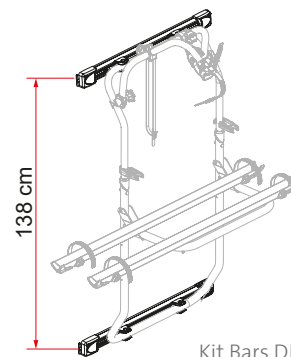

02 Fixing Bar
For fast and safe mounting

03 Bike-Block Support
Adjustable, for easy attachment to bicycles

04 Bike-Block
To securely lock the bike

COMPOSITION

Kit Bars DJ

Carry-Bike DJ

Carry-Bike DJ Crafter

Carry-Bike DJ

Kit Bars DJ

Description	Kit Bars DJ Crafter ≥ 17	Carry-Bike DJ
Item No.	08754-03- / 08754-03A	02096-26- / 02096-26A
Colour	Aluminium / Deep Black	Aluminium / Deep Black
Installation		
Vehicle	Van conversion	Van conversion
Technical features		
Bikes carried standard	-	2
Bikes carried max	-	2
Max load	-	35 kg
Position	-	rear double door
Vertical wheelbase	138 cm	-
Wight	2,6 kg	7,8 kg
Rail	-	Rail Quick Pro
Bike-Block	-	Pro 1 / Pro 3
Distance between rails	-	23 cm
Licence Plate Carrier	-	●