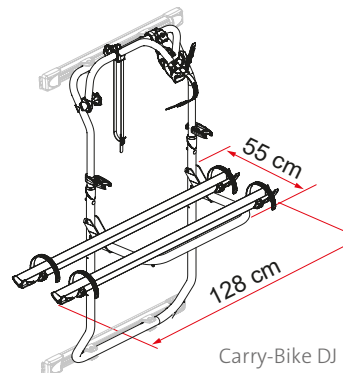

Carry-Bike DJ

Kit Bars DJ

Description	Kit Bars DJ Crafter ≥ 17	Carry-Bike DJ
Item No.	08754-03- / 08754-03A	02096-26- / 02096-26A
Colour	Aluminium / Deep Black	Aluminium / Deep Black
Installation		
Vehicle	Van conversion	Van conversion
Technical features		
Bikes carried standard	-	2
Bikes carried max	-	2
Max load	-	35 kg
Position	-	rear double door
Vertical wheelbase	138 cm	-
Wight	2,6 kg	7,8 kg
Rail	-	Rail Quick Pro
Bike-Block	-	Pro 1 / Pro 3
Distance between rails	-	23 cm
Licence Plate Carrier	-	●