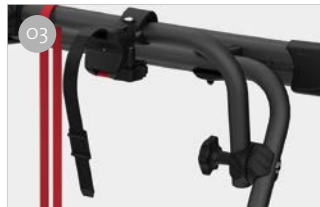

DJ Crafter

SUITABLE FOR VAN CONVERSION

FOR 2 STANDARD BICYCLES

This Carry-Bike is made up by purchasing the bike carrier and fixing bars separately, specially designed for the Volkswagen Crafter ≥ 17 vehicles.

FEATURES:

- Aluminium 6060 rail support base
- Deluxe ladder can be mounted on the left hand door
- Anodised aluminium version also available

01 Rail Quick Pro
For quick and secure locking of the wheel to the rail

02 Fixing Bar
For fast and safe mounting

03 Bike-Block Support
Adjustable, for easy attachment to bicycles

04 Bike-Block
To securely lock the bike

COMPOSITION

Kit Bars DJ

Carry-Bike DJ

Carry-Bike DJ Crafter

Carry-Bike DJ

Kit Bars DJ

Description	Kit Bars DJ Crafter ≥ 17	Carry-Bike DJ
Item No.	08754-03- / 08754-03A	02096-26- / 02096-26A
Colour	Aluminium / Deep Black	Aluminium / Deep Black
Installation		
Vehicle	Van conversion	Van conversion
Technical features		
Bikes carried standard	-	2
Bikes carried max	-	2
Max load	-	35 kg
Position	-	rear double door
Vertical wheelbase	138 cm	-
Wight	2,6 kg	7,8 kg
Rail	-	Rail Quick Pro
Bike-Block	-	Pro 1 / Pro 3
Distance between rails	-	23 cm
Licence Plate Carrier	-	●