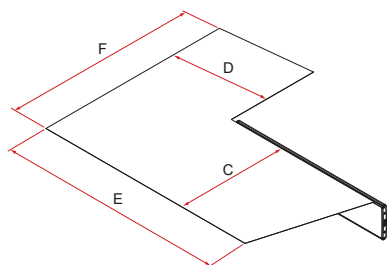

07 Secure Lock
Adjusts the height of the lead bar

Compass

Description	Bag colour	Bag length (A)	Support length (B)	Min height from ground	Weight	Item No.
Compass 220	Silver	220 cm	214 cm	200 cm	16,5 kg	07260A01J
Compass 260		260 cm	254 cm	200 cm	19,5 kg	07260B01J
Compass 220	Black	220 cm	214 cm	200 cm	16,5 kg	07261A01J
Compass 260		260 cm	254 cm	200 cm	19,5 kg	07261B01J

Description	Extension (C)	Extension (D)	Length (E)	Length (F)	Shade surface
Compass 220	148 cm	145 cm	300 cm	336 cm	7,2 m ²
Compass 260	176 cm	173 cm	358 cm	370 cm	9,9 m ²

Bag: Silver or Black - Canopy: Light Grey