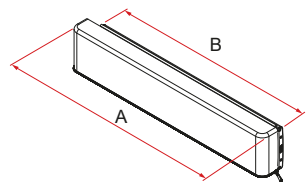

07 Secure Lock
Adjusts the height of the lead bar

Compass

Description	Bag colour	Bag length (A)	Support length (B)	Min height from ground	Weight	Item No.
Compass 220	Silver	220 cm	214 cm	200 cm	16,5 kg	07260A01J
Compass 260		260 cm	254 cm	200 cm	19,5 kg	07260B01J
Compass 220	Black	220 cm	214 cm	200 cm	16,5 kg	07261A01J
Compass 260		260 cm	254 cm	200 cm	19,5 kg	07261B01J

Description	Extension (C)	Extension (D)	Length (E)	Length (F)	Shade surface
Compass 220	148 cm	145 cm	300 cm	336 cm	7,2 m ²
Compass 260	176 cm	173 cm	358 cm	370 cm	9,9 m ²

Bag: Silver or Black - Canopy: Light Grey