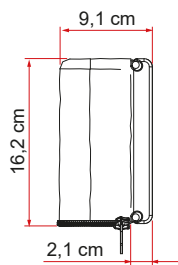

07 Secure Lock
Adjusts the height of the lead bar

Compass

Description	Bag colour	Bag length (A)	Support length (B)	Min height from ground	Weight	Item No.
Compass 220	Silver	220 cm	214 cm	200 cm	16,5 kg	07260A01J
Compass 260		260 cm	254 cm	200 cm	19,5 kg	07260B01J
Compass 220	Black	220 cm	214 cm	200 cm	16,5 kg	07261A01J
Compass 260		260 cm	254 cm	200 cm	19,5 kg	07261B01J

Description	Extension (C)	Extension (D)	Length (E)	Length (F)	Shade surface
Compass 220	148 cm	145 cm	300 cm	336 cm	7,2 m ²
Compass 260	176 cm	173 cm	358 cm	370 cm	9,9 m ²

Bag: Silver or Black - Canopy: Light Grey