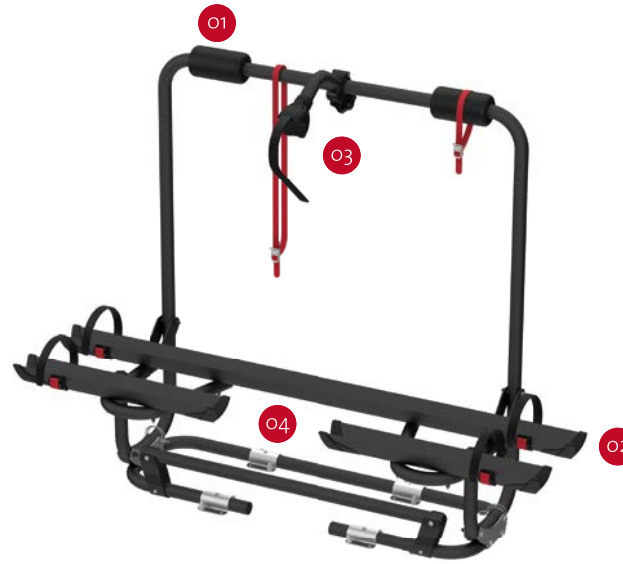

Caravan XL A Pro 200

SUITABLE FOR CARAVANS

FROM 2 TO 3 BIKES / 2 E-BIKE

Equipped with the external rail in two pieces to grant maximum possibility of installation and use. Smaller size for short drawbars.

FEATURES:

- Installation without drilling holes on standard A-frames
- The upper part pivots forward allowing access to the storage compartment even when bikes are mounted

O1 Protective bumpers
To protect your bikes from scratches and impacts

O3 Bike-Block
To securely lock the bike

O2 Rail Plus
New design for increased torsion and flexural strength

O4 Two-piece rail
Does not interfere with the caravan's parking systems

Description	Caravan XL A Pro 200
Item No.	02096-32- / 02096-32A
Colour	Aluminium / Deep Black
Installation	
Vehicle	Caravan
Technical features	
Bikes carried standard	2
Bikes carried max	2
Max load	50kg
E-Bike	yes
Position	A frame
Dimensions*	128 x 38 x 100cm
Weight	9,4kg
Rail type	Rail Plus
Bike-Block	Pro 2
Distance between rails	20cm
A-frame: minimum size	34,2cm

* with rail support base in standard open position and in models with minimum adjustable vertical wheelbase