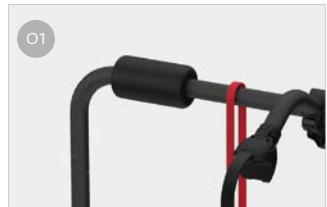

Caravan XL A Pro 200

SUITABLE FOR CARAVANS

FROM 2 TO 3 BIKES / 2 E-BIKE

Equipped with the external rail in two pieces to grant maximum possibility of installation and use. Smaller size for short drawbars.

FEATURES:

- Installation without drilling holes on standard A-frames
- The upper part pivots forward allowing access to the storage compartment even when bikes are mounted

O1 Protective bumpers
To protect your bikes from scratches and impacts

O3 Bike-Block
To securely lock the bike

O2 Rail Plus
New design for increased torsion and flexural strength

O4 Two-piece rail
Does not interfere with the caravan's parking systems

Description	Caravan XL A Pro 200
Item No.	02096-32- / 02096-32A
Colour	Aluminium / Deep Black
Installation	
Vehicle	Caravan
Technical features	
Bikes carried standard	2
Bikes carried max	2
Max load	50kg
E-Bike	yes
Position	A frame
Dimensions*	128 x 38 x 100cm
Weight	9,4kg
Rail type	Rail Plus
Bike-Block	Pro 2
Distance between rails	20cm
A-frame: minimum size	34,2cm