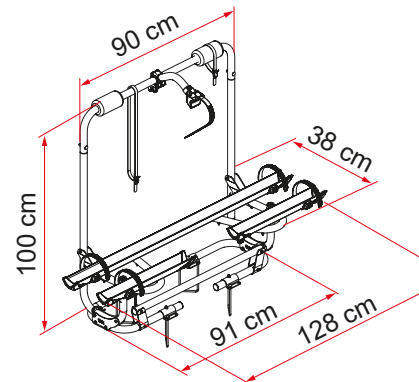

Caravan XL A Pro 200

SUITABLE FOR CARAVANS

FROM 2 TO 3 BIKES / 2 E-BIKE

Equipped with the external rail in two pieces to grant maximum possibility of installation and use. Smaller size for short drawbars.

FEATURES:

- Installation without drilling holes on standard A-frames
- The upper part pivots forward allowing access to the storage compartment even when bikes are mounted

O1 Protective bumpers
To protect your bikes from scratches and impacts

O3 Bike-Block
To securely lock the bike

O2 Rail Plus
New design for increased torsion and flexural strength

O4 Two-piece rail
Does not interfere with the caravan's parking systems

Description	Caravan XL A Pro 200
Item No.	02096-32- / 02096-32A
Colour	Aluminium / Deep Black
Installation	
Vehicle	Caravan
Technical features	
Bikes carried standard	2
Bikes carried max	2
Max load	50kg
E-Bike	yes
Position	A frame
Dimensions*	128 x 38 x 100cm
Weight	9,4kg
Rail type	Rail Plus
Bike-Block	Pro 2
Distance between rails	20cm
A-frame: minimum size	34,2cm

* with rail support base in standard open position and in models with minimum adjustable vertical wheelbase