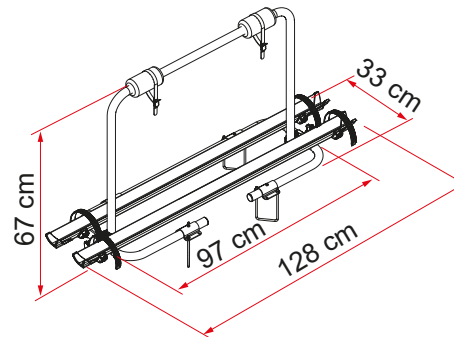

Caravan XL A

SUITABLE FOR CARAVANS

FROM 2 TO 3 BIKES / 2 E-BIKE

Compact and inexpensive, fits almost all Caravan frames (including Hobby and Al-Ko).

FEATURES:

- Installation without drilling holes on standard A-frames
- The upper part pivots forward allowing access to the storage compartment only when bikes are not mounted

Description	Caravan XL A
Item No.	02096-23A
Colour	Aluminium
Installation	
Vehicle	Caravan
Technical features	
Bikes carried standard	2
Bikes carried max	2
Max load	35kg
E-Bike	yes
Position	A frame
Dimensions*	128 x 33 x 67cm
Weight	5,3kg
Rail type	Rail Quick Pro
Distance between rails	15cm
A-frame: minimum size	40,2cm