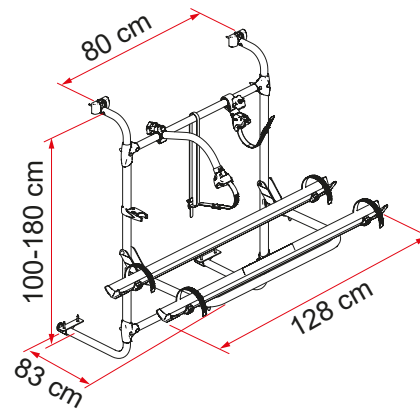

# Caravan Universal

SUITABLE FOR CARAVANS

FROM 2 TO 3 BIKES

This bike carrier is designed to be mounted on the supporting frame of the caravan (Bürstner, Chateau, etc.). The upper and lower brackets use self-tapping screws, so no through-holes are required. Telescopic frame. Adjustable from 100 to 180cm.

- 03 Bike-Block**  
To securely lock the bike

Description	Caravan Universal
Item No.	02093A76A
Colour	Aluminium
<b>Installation</b>	
Vehicle	Caravan
<b>Technical features</b>	
Bikes carried standard	2
Bikes carried max	2
Max load	35kg
Position	Rear wall
Vertical wheelbase	100 - 180cm
Horizontal wheelbase (distance between brackets)	80cm
Dimensions *	128 x 83 x 100cm
Weight	7,5kg
Easy Position	●
Rail type	Rail Quick Pro
Bike-Block	Pro 1 / Pro 3
Distance between rails	30cm

\* with rail support base in standard open position and in models with minimum adjustable vertical wheelbase