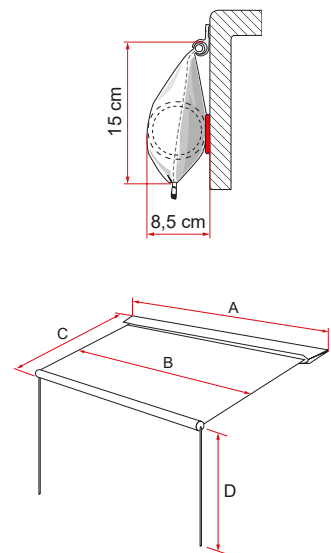

FEATURES:

- Manual opening
- Installation on rail
- From size 360, the awning can be partially opened by attaching the legs to the wall
- Length from 190 to 550

01 Installation
On rail: fast, quick and easy

06 Double guide
To install a front panel or Privacy and other accessories

07 Roller
Rolling up of the fabric in both directions

08 LED
To light up your evenings

CaravanStore / XL

Description	Bag colour	Fabric colours	Length (A)	Length (B)	Extension (C)	Height from ground (D)	Shade surface	Weight	Item No.
CStore 190	grå	R - Q	193 cm	162 cm	180 cm	195 cm	2,9 m ²	6,0 kg	06760-01(X)
CStore 225			235 cm	202 cm	225 cm	225 cm	4,5 m ²	7,5 kg	06760A01(X)
CStore 255			264 cm	232 cm			5,2 m ²	8,5 kg	06760B01(X)
CStore XL 280	grå	R - Q	286 cm	254 cm	250 cm	225 cm	6,4 m ²	10,1 kg	07740C01(X)
CStore XL 310			316 cm	284 cm			7,1 m ²	11,2 kg	07740D01(X)
CStore XL 360			366 cm	334 cm			8,4 m ²	12,3 kg	07740E01(X)
CStore XL 410 *			415 cm	384 cm			9,6 m ²	13,5 kg	07740F01(X)
CStore XL 440 **			448 cm	414 cm			10,4 m ²	14,6 kg	07740G01(X)
CStore XL 500 ***			497 cm	465 cm			11,6 m ²	15,8 kg	07740H01(X)
CStore XL 550 ***			547 cm	515 cm			12,9 m ²	16,9 kg	07740L01(X)