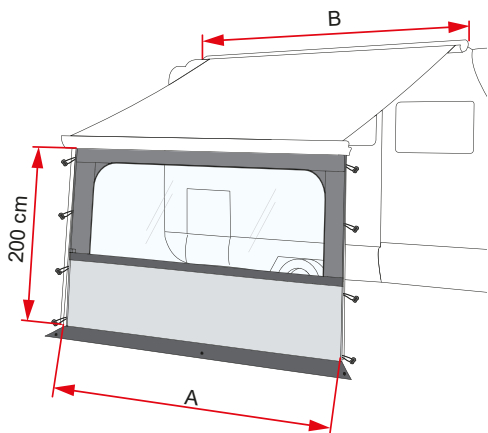

## BLOCKER PRO

Front panel with a large Crystal full light window, with extension to the ground. Made of rot-proof, washable and easy to assemble vinyl fabric with UV protection.

Complete with:

- elastics hooks and pegs for fastening

Sun protection

Rain protection

Wind protection

Description	F45s	F45L	F80s	F80L	F40van	CStore / XL	F35 pro	Length A	Min. awning length B	Weight	Item No.
Blocker Pro 100 *	●	●	●	●		●	●	± 100 cm	-	0,8 kg	07971-12-
Blocker Pro 250	●					●	●	± 235 cm	250 cm	2,7 kg	07971-01-
Blocker Pro 260 Van	●				●		●	± 250 cm	260 cm	2,7 kg	07971A01-
Blocker Pro 280						●	●	± 255 cm	270 cm	3,0 kg	07971-02-
Blocker Pro 300	●		●			●	●	± 285 cm	300 cm	3,2 kg	07971-03-
Blocker Pro 325	●		●					± 310 cm	325 cm	3,4 kg	07971-13-
Blocker Pro 350	●		●			●		± 335 cm	340 cm	3,8 kg	07971-04-
Blocker Pro 375	●		●					± 360 cm	370 cm	4,1 kg	07971-05-
Blocker Pro 400	●		●			●		± 385 cm	400 cm	4,5 kg	07971-06-
Blocker Pro 425	●		●					± 410 cm	425 cm	4,7 kg	07971-07-
Blocker Pro 440						●		± 415 cm	440 cm	4,9 kg	07971-08-
Blocker Pro 450	●	●	●	●				± 435 cm	450 cm	5,0 kg	07971-09-
Blocker Pro 500		●		●		●		± 463 cm	500 cm	5,5 kg	07971-10-
Blocker Pro 550		●		●		●		± 513 cm	550 cm	6,0 kg	07971-11-