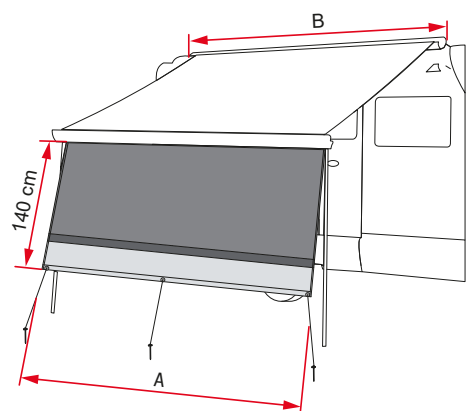

## BLOCKER

Convenient front panel that protects you from sun light and rain and gives you more privacy.

Complete with:

- ropes and pegs for fastening

Sun protection

Rain protection

| Description | F45s | F45L | F80s | F80L | F40van | CStore / XL | F35 pro | Length A | Min. awning length B | Weight | Item No.  |
|-------------|------|------|------|------|--------|-------------|---------|----------|----------------------|--------|-----------|
| Blocker 260 | ●    |      | ●    |      | ●      | ●           | ●       | ± 253 cm | 250 cm               | 2,3 kg | 07972-04- |
| Blocker 300 | ●    |      | ●    |      |        | ●           | ●       | ± 285 cm | 300 cm               | 2,6 kg | 07972-01- |
| Blocker 325 | ●    |      | ●    |      |        | ●           |         | ± 310 cm | 320 cm               | 2,7 kg | 07972-06- |
| Blocker 350 | ●    |      | ●    |      |        | ●           |         | ± 335 cm | 340 cm               | 2,9 kg | 07972-02- |
| Blocker 400 | ●    | ●    | ●    | ●    |        | ●           |         | ± 385 cm | 400 cm               | 3,3 kg | 07972-03- |
| Blocker 450 | ●    | ●    | ●    | ●    |        | ●           |         | ± 438 cm | 450 cm               | 4,0 kg | 07972-05- |